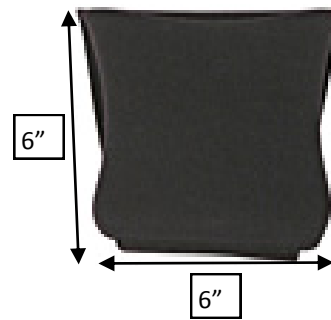

Premium Calf Panel Sizing

60038 Small
Fits 12"-16" Chair

60039 Medium
Fits 16"-20" Chair

60040 Large
Fits 20"-24" Chair

60044 XL
Fits 24"-28" Chair

60045 2XL

Fits 28"-32" Chair

Slide on Pocket Dimensions

60041 Small

60042 Medium

60042 Medium