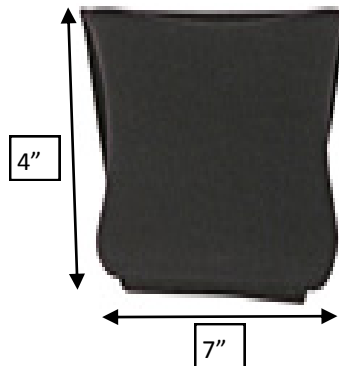

Premium Calf Panel Sizing

60038 Small
Fits 12"-16" Chair

60039 Medium
Fits 16"-20" Chair

60040 Large
Fits 20"-24" Chair

60044 XL
Fits 24"-28" Chair

60045 2XL

Fits 28"-32" Chair

Slide on Pocket Dimensions

60041 Small

60042 Medium

60042 Medium