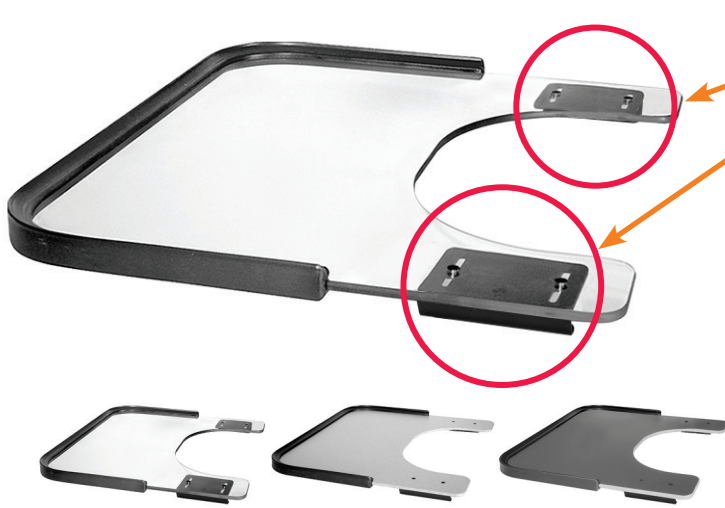

Trays With 1 1/2" U Slides Attached

**WE drill the holes
WE attach the clamps**

You don't need to order the clamps separately

Options:

- 3/8" thick clear polycarbonate
- 3/8" thick melamine-impregnated fiberboard with grey or black laminate surface
- Black PVC rim attached

-- 3 EASY STEPS! --

- 1. Find Chair Width*
- 2. Find Tray & Cutout Size*
- 3. Choose Material & Rim*

	11" & 12" Chair Widths							
	18W x 16D Tray				20W x 18D Tray			
	8.5 x 5 Cutout		9 x 6 Cutout		9 x 6 Cutout		10 x 7 Cutout	
Clear Polycarb 1 1/2" U Slides	No rim	T11105A	No rim	T11205A	No rim	T12105A	No rim	T12205A
	PVC rim	T11115A	PVC rim	T11215A	PVC rim	T12115A	PVC rim	T12215A
Grey Laminate 1 1/2" U Slides	No rim	T21105A	No rim	T21205A	No rim	T22105A	No rim	T22205A
	PVC rim	T21115A	PVC rim	T21215A	PVC rim	T22115A	PVC rim	T22215A
Black Laminate 1 1/2" U Slides	No rim	T31105A	No rim	T31205A	No rim	T32105A	No rim	T32205A
	PVC rim	T31115A	PVC rim	T31215A	PVC rim	T32115A	PVC rim	T32215A