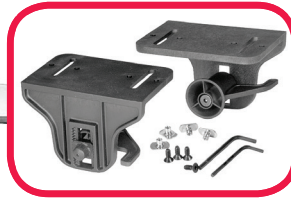

Trays With Tube Lock Clamps *Unattached*

YOU drill the holes
YOU attach the clamps
 You don't need to order the clamps separately, they come unattached with the tray

Options:

- 3/8" thick clear polycarbonate
- 3/8" thick melamine-impregnated fiberboard with grey or black laminate surface
- Black PVC rim attached

	12" 13" & 14" Chair Width			
	18W x 16D Tray			
	8.5 x 5 Cutout		9 x 6 Cutout	
Clear Polycarb	No rim	T11103U	No rim	T11203U
	PVC rim	T11113U	PVC rim	T11213U
Grey Laminate	No rim	T21103U	No rim	T21203U
	PVC rim	T21113U	PVC rim	T21213U
Black Laminate	No rim	T31103U	No rim	T31203U
	PVC rim	T31113U	PVC rim	T31213U

Trays with Tube Lock Clamps fit chairs with an outside-to-outside dimension of 14.5" or more, AND from 2" to 3.5" more than the chair size. Tube Lock Clamps slide tray on from front.

	16" Chair Width											
	20W x 18D Tray						21W x 18D Tray					
	9 x 6 Cutout		10 x 7 Cutout		12 x 7 Cutout		10 x 7 Cutout		12 x 6 Cutout		12 x 7 Cutout	
Clear Polycarb	No rim	T12103U	No rim	T12203U	No rim	T12303U	No rim	T13103U	No rim	T13203U	No rim	T13303U
	PVC rim	T12113U	PVC rim	T12213U	PVC rim	T12313U	PVC rim	T13113U	PVC rim	T13213U	PVC rim	T13313U
Grey Laminate	No rim	T22103U	No rim	T22203U	No rim	T22303U	No rim	T23103U	No rim	T23203U	No rim	T23303U
	PVC rim	T22113U	PVC rim	T22213U	PVC rim	T22313U	PVC rim	T23113U	PVC rim	T23213U	PVC rim	T23313U
Black Laminate	No rim	T32103U	No rim	T32203U	No rim	T32303U	No rim	T33103U	No rim	T33203U	No rim	T33303U
	PVC rim	T32113U	PVC rim	T32213U	PVC rim	T32313U	PVC rim	T33113U	PVC rim	T33213U	PVC rim	T33313U