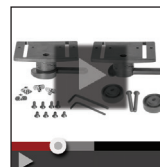

-- 3 EASY STEPS! --

1. Find Chair Width
2. Find Tray & Cutout Size
3. Choose Material & Rim

	12" Chair Width											
	20W x 18D Tray						21W x 18D Tray					
	9 x 6 Cutout		10 x 7 Cutout		12 x 7 Cutout		10 x 7 Cutout		12 x 6 Cutout	12 x 7 Cutout		
Clear Polycarb	No rim	T12102U	No rim	T12202U	No rim	T12302U	No rim	T13102U	No rim	T13202U	No rim	T13302U
	PVC rim	T12112U	PVC rim	T12212U	PVC rim	T12312U	PVC rim	T13112U	PVC rim	T13212U	PVC rim	T13312U
Grey Laminate	No rim	T22102U	No rim	T22202U	No rim	T22302U	No rim	T23102U	No rim	T23202U	No rim	T23302U
	PVC rim	T22112U	PVC rim	T22212U	PVC rim	T22312U	PVC rim	T23112U	PVC rim	T23212U	PVC rim	T23312U
Black Laminate	No rim	T32102U	No rim	T32202U	No rim	T32302U	No rim	T33102U	No rim	T33202U	No rim	T33302U
	PVC rim	T32112U	PVC rim	T32212U	PVC rim	T32312U	PVC rim	T33112U	PVC rim	T33212U	PVC rim	T33312U

Trays with Top Drop Clamps fit chairs with outside-to-outside dimensions from 4" to 5" more than the chair size. Top Drop Clamps position tray straight down from top.

These trays can be used on Quantum TB3 arms by using our TB3 Adapter Plates