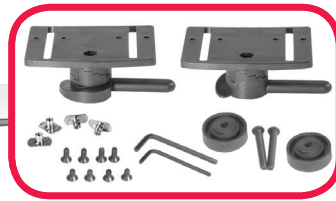

Trays With Top Drop Clamps *Unattached*

YOU drill the holes
YOU attach the clamps
 You don't need to order the clamps separately, they come unattached with the tray

Options:

- 3/8" thick clear polycarbonate
- 3/8" thick melamine-impregnated fiberboard with grey or black laminate surface
- Black PVC rim attached

	11" Chair Width					
	20W x 18D Tray				21W x 18D Tray	
	9 x 6 Cutout		10 x 7 Cutout		10 x 7 Cutout	
Clear Polycarb	No rim	T12102U	No rim	T12202U	No rim	T13102U
	PVC rim	T12112U	PVC rim	T12212U	PVC rim	T13112U
Grey Laminate	No rim	T22102U	No rim	T22202U	No rim	T23102U
	PVC rim	T22112U	PVC rim	T22212U	PVC rim	T23112U
Black Laminate	No rim	T32102U	No rim	T32202U	No rim	T33102U
	PVC rim	T32112U	PVC rim	T32212U	PVC rim	T33112U

Trays with Top Drop Clamps fit chairs with outside-to-outside dimensions from 4" to 5" more than the chair size. Top Drop Clamps position tray straight down from top.

These trays can be used on Quantum TB3 arms by using our TB3 Adapter Plates