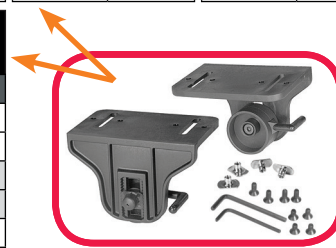

No Body Cutout Trays With Hardware *Unattached*

YOU cut out for the body
YOU drill the holes
YOU attach the hardware

You don't need to order the hardware separately, it comes unattached with the tray

Options:

- 3/8" thick clear polycarbonate
- 3/8" thick melamine-impregnated fiberboard with grey or black laminate surface
- Black PVC rim attached

EZ Lock	11" & 12" Chair Width		13" & 14" Chair Width		14" & 15" Chair Width		15" & 16" Chair Width		16", 17" & 18" Chair Width		18", 19" & 20" Chair Width	
	18W x 16D Tray		20W x 18D Tray		21W x 18D Tray		22W x 21D Tray		23.5W x 22D Tray		25.5W x 22D Tray	
Clear Polycarb	No rim	T11001U	No rim	T12001U	No rim	T13001U	No rim	T14001U	No rim	T15001U	No rim	T16001U
	PVC rim	T11011U	PVC rim	T12011U	PVC rim	T13011U	PVC rim	T14011U	PVC rim	T15011U	PVC rim	T16011U
Grey Laminate	No rim	T21001U	No rim	T22001U	No rim	T23001U	No rim	T24001U	No rim	T25001U	No rim	T26001U
	PVC rim	T21011U	PVC rim	T22011U	PVC rim	T23011U	PVC rim	T24011U	PVC rim	T25011U	PVC rim	T26011U
Black Laminate	No rim	T31001U	No rim	T32001U	No rim	T33001U	No rim	T34001U	No rim	T35001U	No rim	T36001U
	PVC rim	T31011U	PVC rim	T32011U	PVC rim	T33011U	PVC rim	T34011U	PVC rim	T35011U	PVC rim	T36011U

EZ Lock	20", 21" & 22" Chair Width		23" & 24" Chair Width		25" & 26" Chair Width	
	27.5W x 23.5D Tray		29.5W x 23.5D Tray		31.5W x 23.5D Tray	
Clear Polycarb	No rim	T17001U	No rim	T18001U	No rim	T19001U
	PVC rim	T17011U	PVC rim	T18011U	PVC rim	T19011U
Grey Laminate	No rim	T27001U	No rim	T28001U	No rim	T29001U
	PVC rim	T27011U	PVC rim	T28011U	PVC rim	T29011U
Black Laminate	No rim	T37001U	No rim	T38001U	No rim	T39001U
	PVC rim	T37011U	PVC rim	T38011U	PVC rim	T39011U